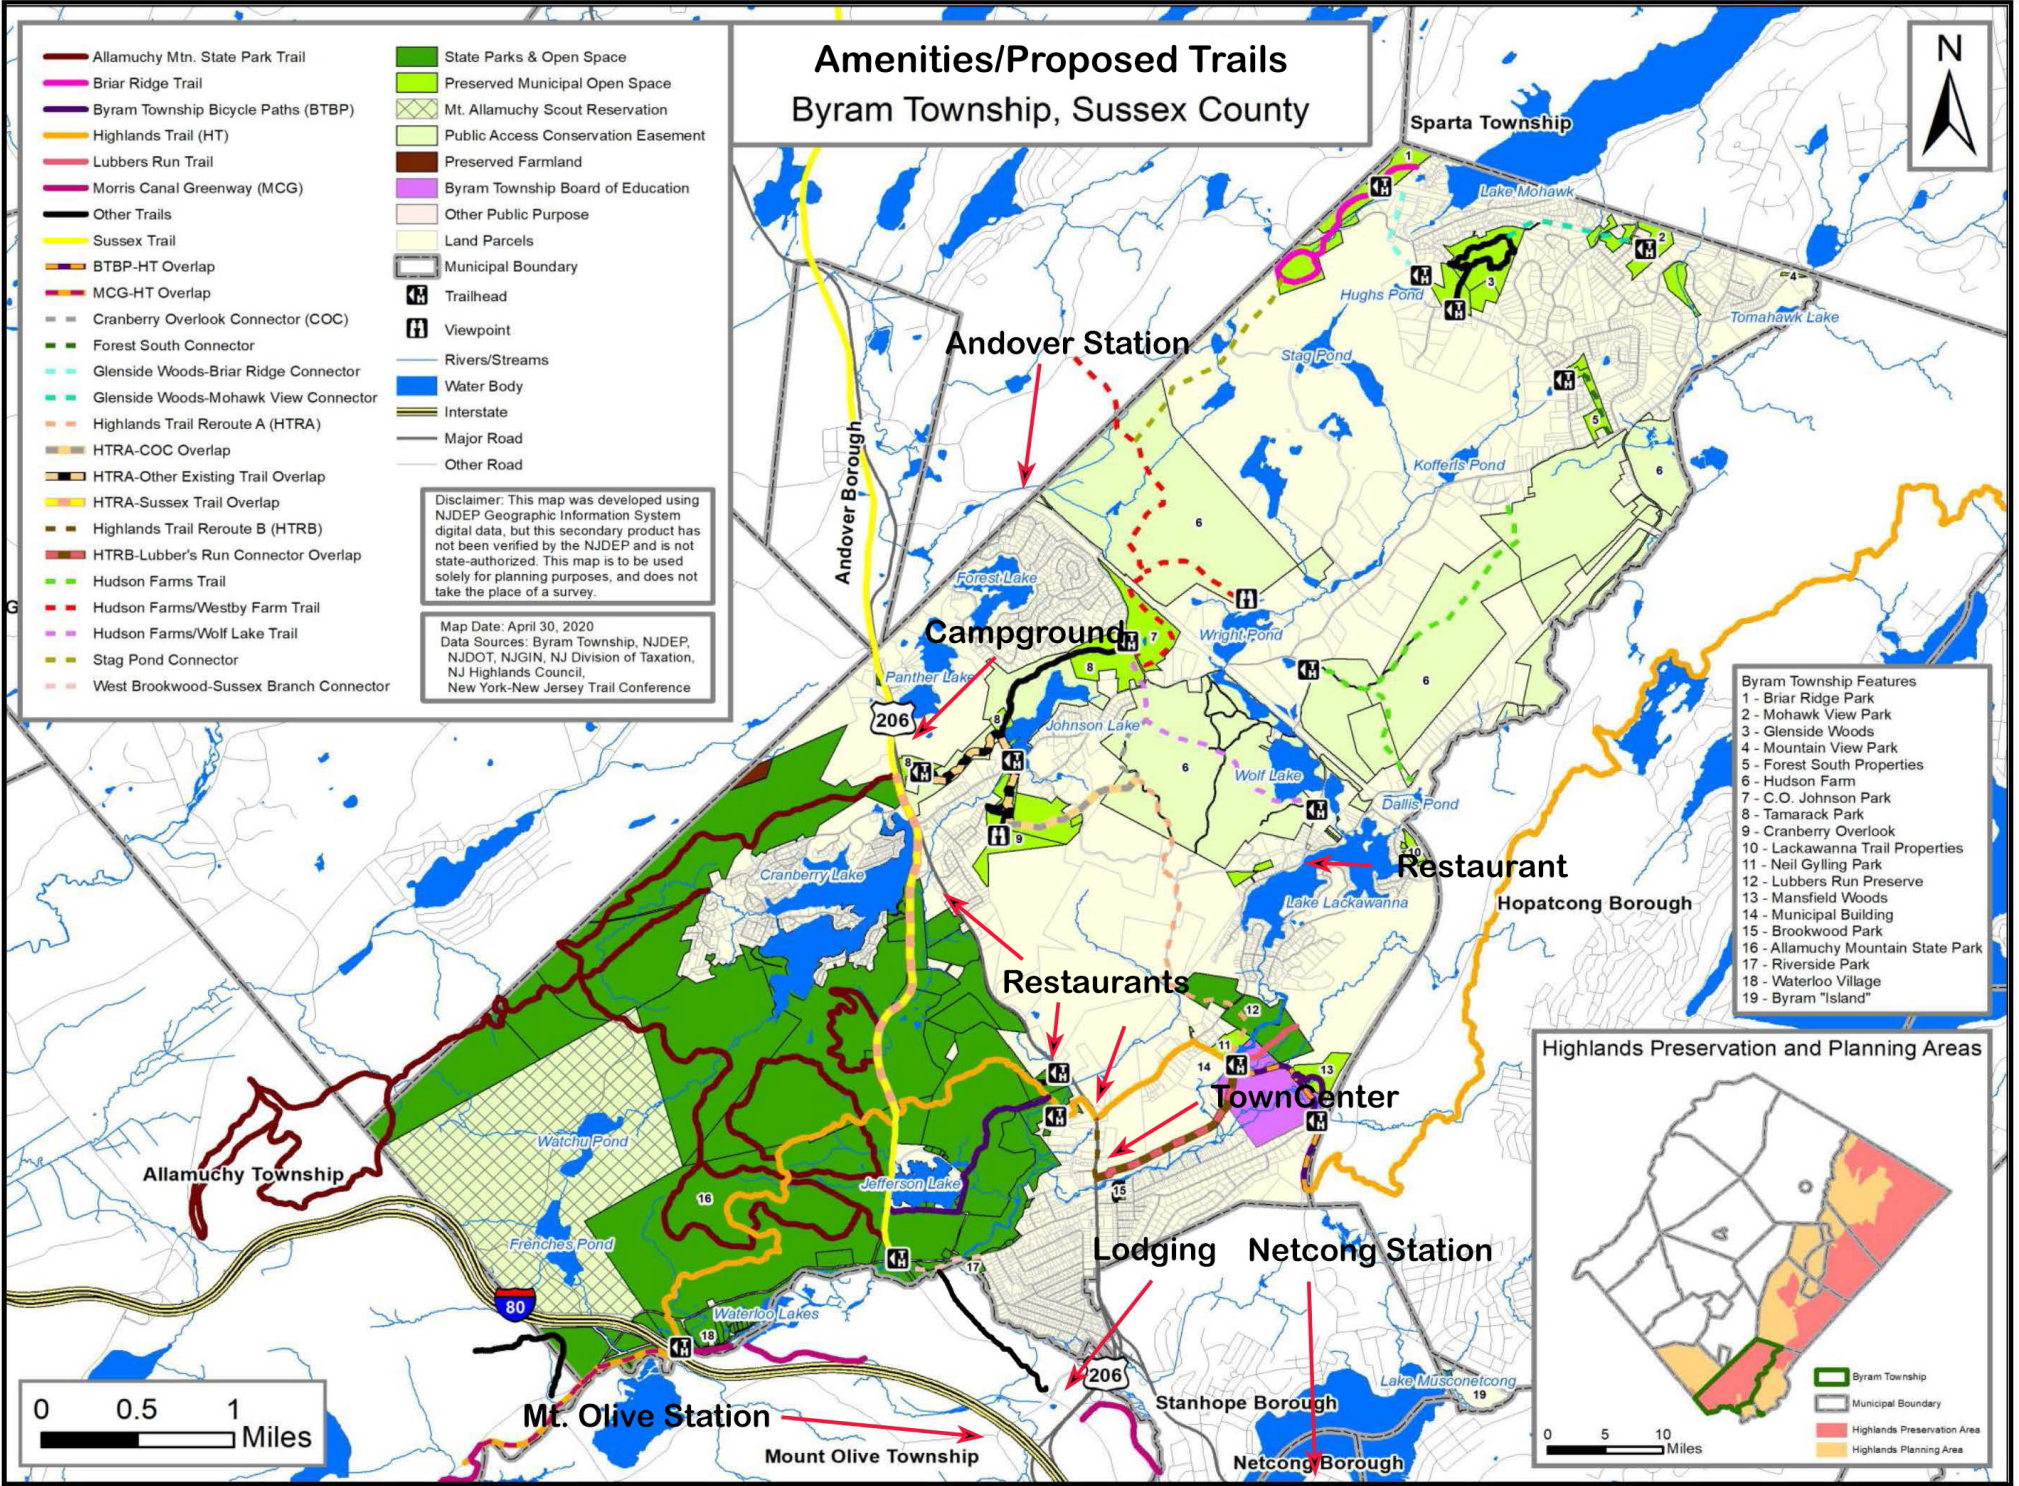

VIII. Open Space Map with Local Amenities

Amenities/Proposed Trails Byram Township, Sussex County

- Allamuchy Mtn. State Park Trail
 - Briar Ridge Trail
 - Byram Township Bicycle Paths (BTBP)
 - Highlands Trail (HT)
 - Lubbers Run Trail
 - Morris Canal Greenway (MCG)
 - Other Trails
 - Sussex Trail
 - BTBP-HT Overlap
 - MCG-HT Overlap
 - Cranberry Overlook Connector (COC)
 - Forest South Connector
 - Glenside Woods-Briar Ridge Connector
 - Glenside Woods-Mohawk View Connector
 - Highlands Trail Reroute A (HTRA)
 - HTRA-COC Overlap
 - HTRA-Other Existing Trail Overlap
 - HTRA-Sussex Trail Overlap
 - Highlands Trail Reroute B (HTRB)
 - HTRB-Lubber's Run Connector Overlap
 - Hudson Farms Trail
 - Hudson Farms/Westby Farm Trail
 - Hudson Farms/Wolf Lake Trail
 - Stag Pond Connector
 - West Brookwood-Sussex Branch Connector
- State Parks & Open Space
 - Preserved Municipal Open Space
 - Mt. Allamuchy Scout Reservation
 - Public Access Conservation Easement
 - Preserved Farmland
 - Byram Township Board of Education
 - Other Public Purpose
 - Land Parcels
 - Municipal Boundary
 - Trailhead
 - Viewpoint
 - Rivers/Streams
 - Water Body
 - Interstate
 - Major Road
 - Other Road

Map Date: April 30, 2020
Data Sources: Byram Township, NJDEP, NJDOT, NJGIN, NJ Division of Taxation, NJ Highlands Council, New York-New Jersey Trail Conference

- Byram Township Features**
- 1 - Briar Ridge Park
 - 2 - Mohawk View Park
 - 3 - Glenside Woods
 - 4 - Mountain View Park
 - 5 - Forest South Properties
 - 6 - Hudson Farm
 - 7 - C.O. Johnson Park
 - 8 - Tamarack Park
 - 9 - Cranberry Overlook
 - 10 - Lackawanna Trail Properties
 - 11 - Neil Gylling Park
 - 12 - Lubbers Run Preserve
 - 13 - Mansfield Woods
 - 14 - Municipal Building
 - 15 - Brookwood Park
 - 16 - Allamuchy Mountain State Park
 - 17 - Riverside Park
 - 18 - Waterloo Village
 - 19 - Byram "Island"