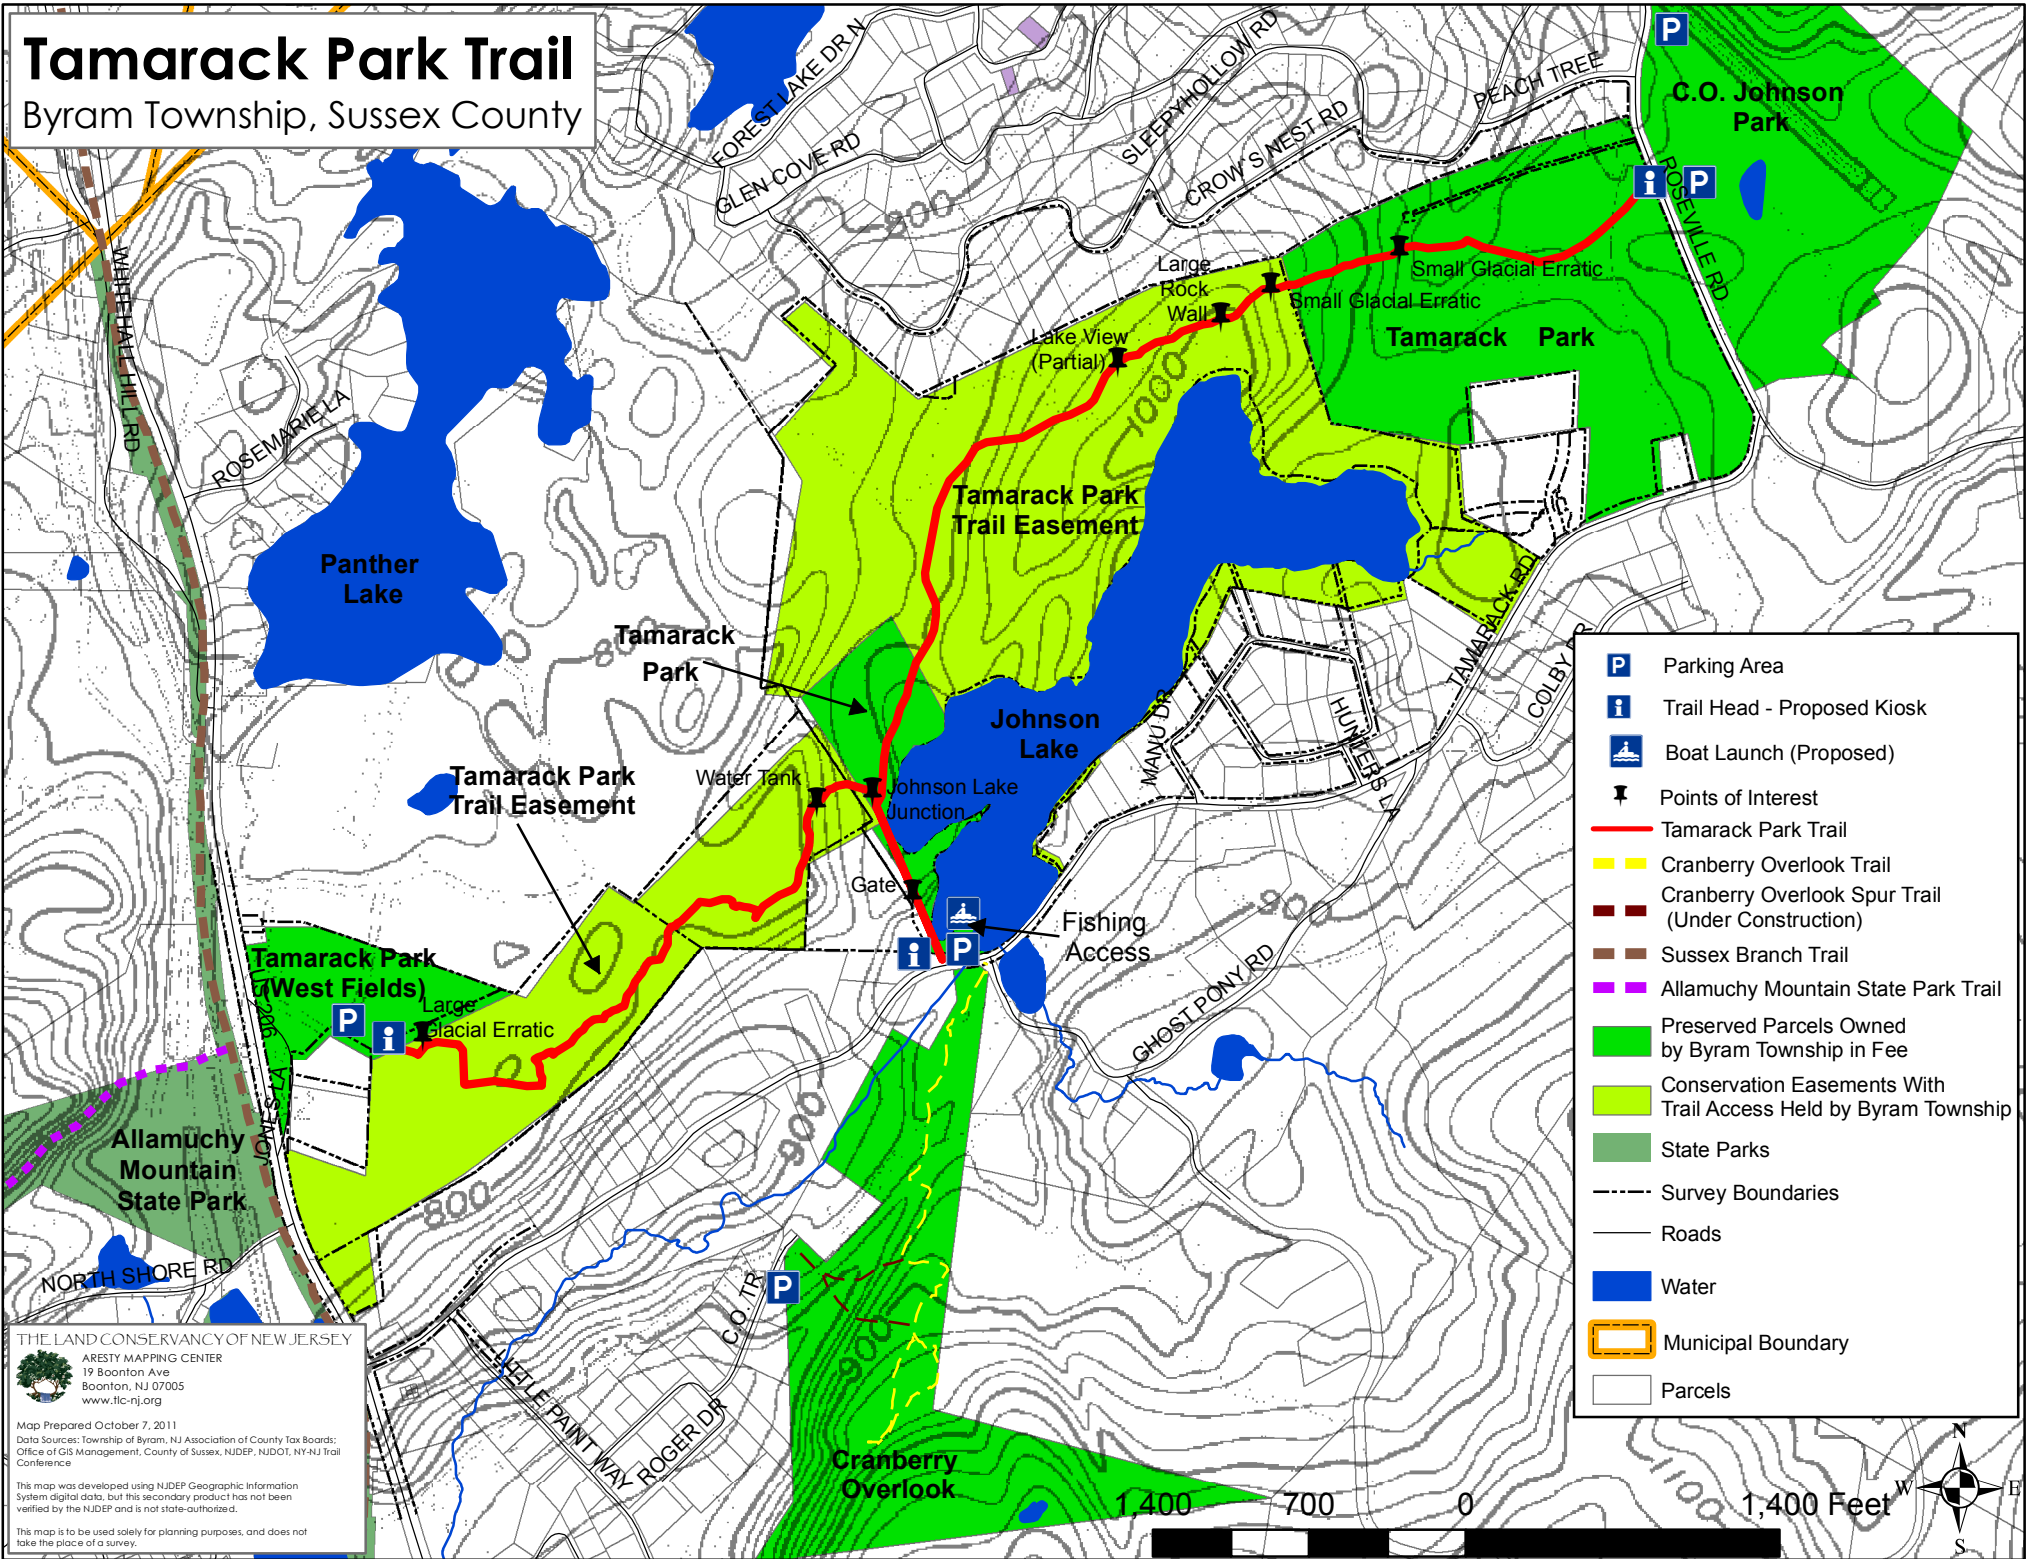

# Tamarack Park Trail

Byram Township, Sussex County

- Parking Area
- Trail Head - Proposed Kiosk
- Boat Launch (Proposed)
- Points of Interest
- Tamarack Park Trail
- Cranberry Overlook Trail
- Cranberry Overlook Spur Trail (Under Construction)
- Sussex Branch Trail
- Allamuchy Mountain State Park Trail
- Preserved Parcels Owned by Byram Township in Fee
- Conservation Easements With Trail Access Held by Byram Township
- State Parks
- Survey Boundaries
- Roads
- Water
- Municipal Boundary
- Parcels

THE LAND CONSERVANCY OF NEW JERSEY  
 ARESTY MAPPING CENTER  
 19 Boonton Ave  
 Boonton, NJ 07005  
 www.flc-nj.org

Map Prepared October 7, 2011  
 Data Sources: Township of Byram, NJ Association of County Tax Boards; Office of GIS Management, County of Sussex, NJDEP, NJDOT, NY-NJ Trail Conference

This map was developed using NJDEP Geographic Information System digital data, but this secondary product has not been verified by the NJDEP and is not state-authorized.

This map is to be used solely for planning purposes, and does not take the place of a survey.