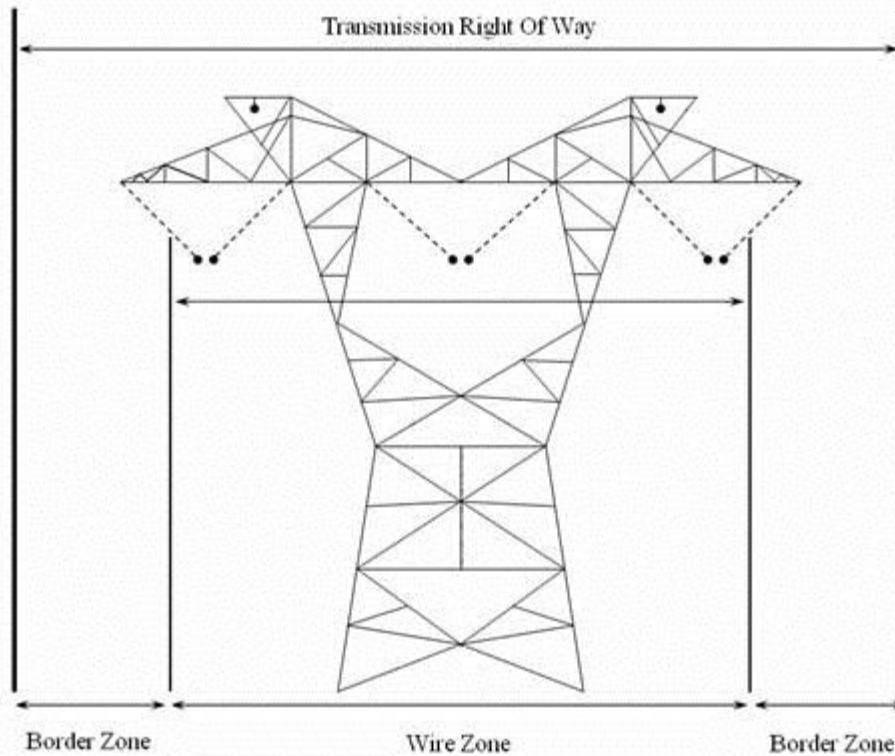

Transmission Right-of-Way Compatible Tree / Shrub List

The following is a list of trees & shrubs that are *generally* compatible within the border zone of the transmission right-of-way; as a rule only woody vegetation with a mature height of 3' or less is allowed in the wire zone. This list is subject to change and accurate only in ideal circumstances. Site specific factors such as conductor height, terrain and corridor width must be taken into account when determining where on the right-of-way and which, *if any*, of the listed species are indeed compatible.

* The wire zone is the area directly under the conductors and extending 15' on each side; the border zone extends from this point out to the edge of the right-of-way.

Arborviate, Emerald Green
Thuja occidentalis 'Emeral Green'
Height 8'-10'